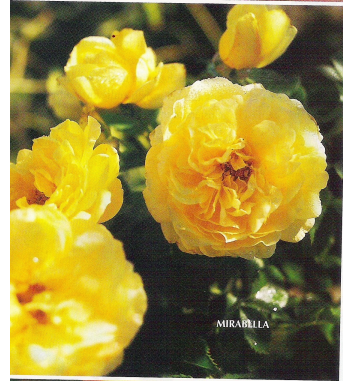

THE FAIRY

MIRABELLA Var: JACale

Delicious scent and exuberant,
summer-long color