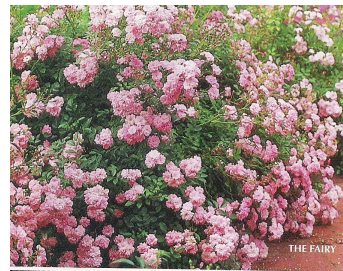

THE FAIRY

Unique for its masses of charming little flowers