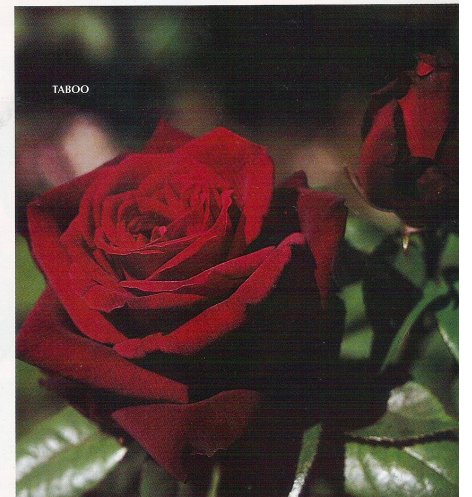

TABOO Var: IANelonak

The nearest yet to a black rose

We searched the world for a rose like this – a fugitive red, maroon and scarlet – and we found it in Germany. It's the kind of rose you'd send with a box of chocolates – classy, smoldering, passionate – its fiery, multiple blooms glow like coals. Feature this unusual rose in groups, near the entry to the house or at the center of the garden. (Patent No. 7665)

Height: 4'-5"   Buds: pointed, ovoid   Petals: 30   Foliage: dark green
Color: black to red   Blooms: 4"-4½"   Stems: 18"-24"   Fragrance: moderate
#2429A $16.95
#A63A ..... **SAVE** ..... 3 for $44.95

TABOO