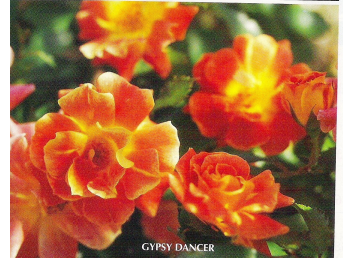

MIRABELLA

GYPSY DANCER