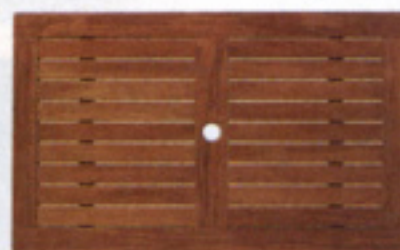

SAGAMORE SOFA, 41" diam. x 70" long x 34" tall,

G296533, \$1198.00 (\$128)

SOFA CUSHION SET, G297077, \$398.00

SAGAMORE SOFA & CUSHION,

G297838, **Special \$1498.00 (\$128)**

SAGAMORE CLUB CHAIR, 41" wide x 33" long x 34" high,

G296517, \$698.00 (\$68)

CLUB CHAIR CUSHION SET, G297093, \$198.00

SAGAMORE CLUB CHAIR & CUSHION,

G297853, **Special \$848.00 (\$68)**

SAGAMORE OTTOMAN, 26" x 26" x 10" high,

G296525, \$298.00 (\$28)

OTTOMAN CUSHION, G297085, \$118.00

SAGAMORE OTTOMAN AND CUSHION,

G297846, **Special \$378.00 (\$28)**

d. LAGUNA TEAK DINING TABLES

Choose a round or rectangular table (in two sizes) and add extra dining space to each one with

extensions to accommodate as many as eight to ten people. Built from weather-defying

kiln-dried teak, the

tables are the perfect match for any of our teak chairs or the Napa bench. At the center of the table is a 2 3/4" diam. umbrella hole camouflaged with a removable plug. The extensions (sold separately) attach easily and securely via stainless-steel shafts that slide into braces beneath the tabletop. Simple assembly.